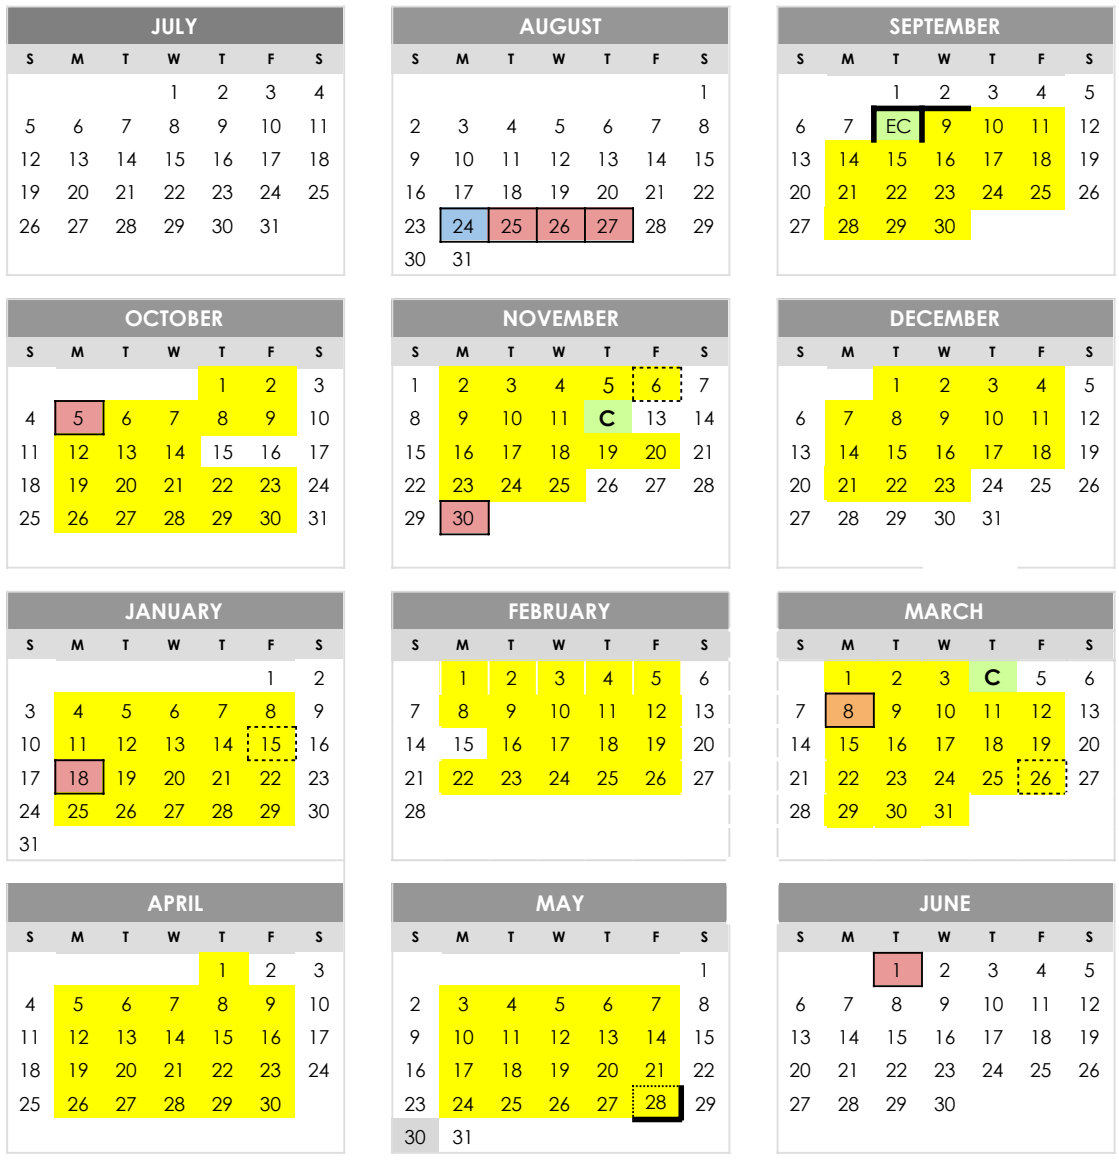

Ashby Public School

2020-21 Calendar

2019-20	BEGIN/END	MAKE-UP DAYS	
A	3 0		
S	0 17		
O	1 19	1 6/1/2021	Staff Day/ No School
N	2 17	2 6/2/2021	New Teacher Orientation
D	0 17	3 6/3/2021	Quarter Ends
J	1 19	4 6/4/2021	Conferences
F	0 19		School begins
M	2 21		School ends
A	0 21		Graduation
M	0 20		
J	1 0		
	10 170		

QUARTER DATES	MAKE-UP DAYS	DESCRIPTION
1 11/6/20	41	Gr. 6-12 has school & Gr. PK-5 No School
2 1/15/21	39	Early Entrance Conferences Gr. K - 12
3 3/26/21	46	
4 5/28/21	44	
	170	