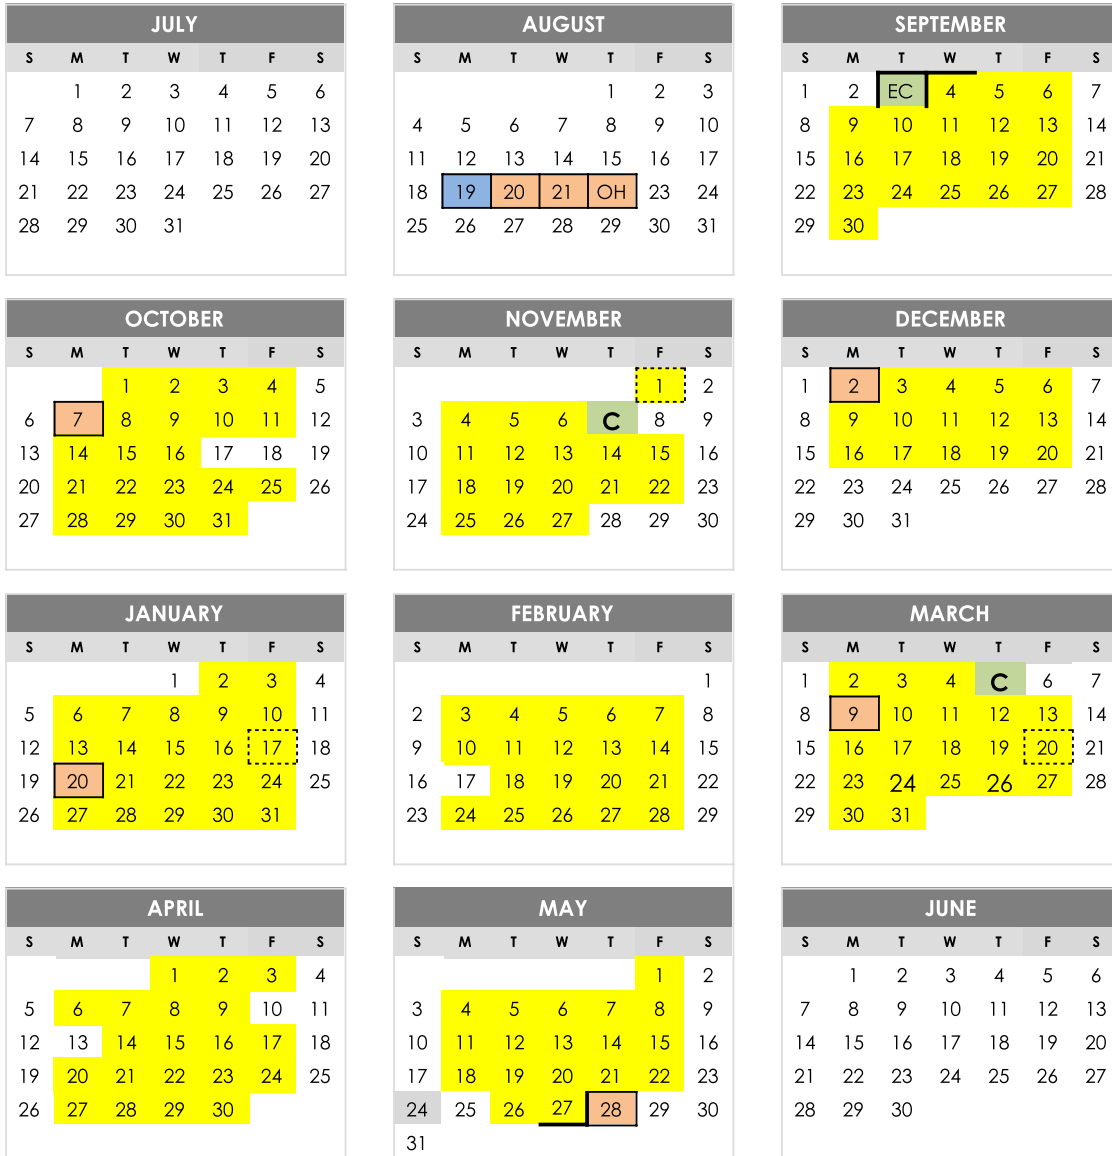

Ashby Public School

2019-20

2019-20	BEGIN/END	MAKE-UP DAYS	
A	0 3.50		
S	20 0.00		
O	20 1.00	1 9/2-11/01, 41	1 5/28/20
N	18 0.75		2 5/29/20
D	14 1.00	2 11/4-1/17 43	Quarter Ends
J	21 1.00		3 6/1/20
F	19 0.00	3 1/21-3/20 41	C Conferences
M	20 1.75		4 6/2/20
A	20 0.00	4 3/23-5/22 45	School begins
M	18 1.00	170	School ends
J	0 0.00	C Gr. 6-12 has school & Gr. PK-5 No School	Graduation
	170 10.00	Gr. 6-12 Start Date is 9/3 Gr. PK-5 start Date is 9/4	